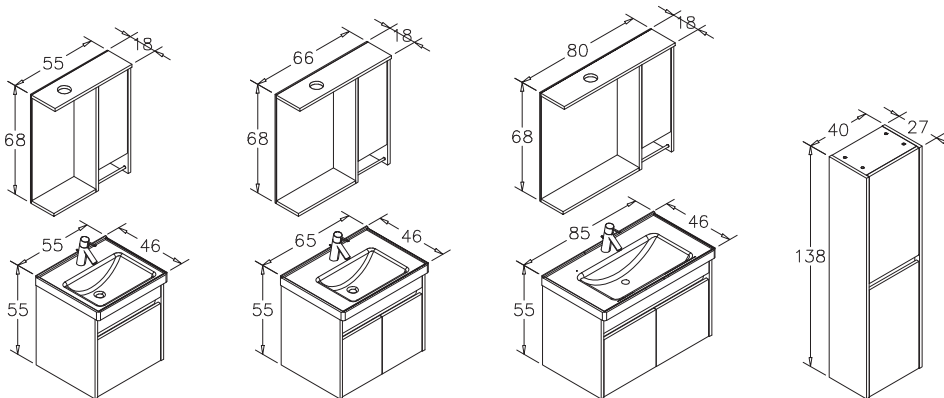

AYDOS

Ceramic Basin

Soft Close Doors
LED Spot Mirror

85cm Set
65cm Set
55cm Set
40cm Side Cabinet (R-L)

Body; Melamine Particalboard
Doors; High Gloss PET MDF

Retro Silver / White

ORKA

FRIENDLY
COLLECTION