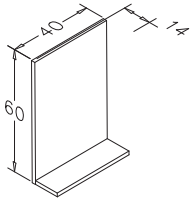

RIVA

Ceramic Basin

Soft Close Doors

45cm Set

Melamine Particalboard

White

Retro Silver

ORKA