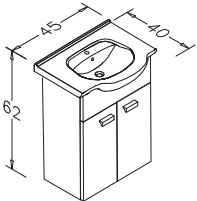

ORKA

FRIENDLY
COLLECTION

#MYBATHROOMISORKA ORKABATHROOM.COM