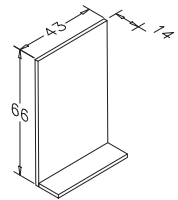

ORKA

FRIENDLY
COLLECTION

#MYBATHROOMISORKA ORKABATHROOM.COM