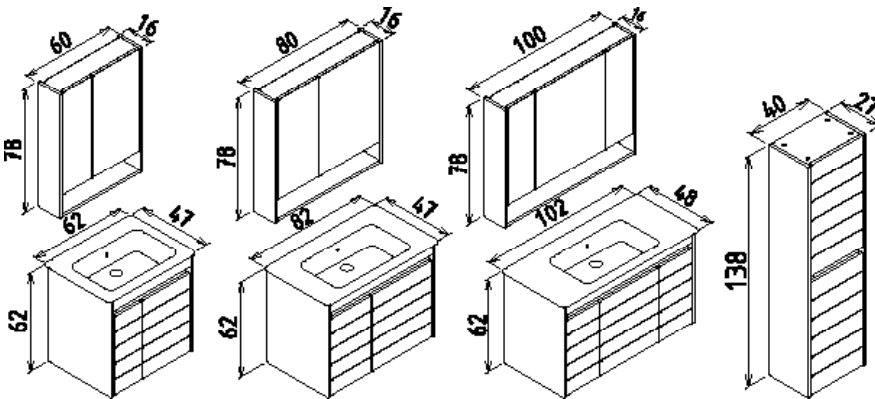

# RICATO

Ceramic Basin

Soft Close Doors

100cm Set  
80cm Set  
60cm Set  
40cm Side Cabinet (R-L)

Body & Door; Melamine MDF

Morgana Cherry