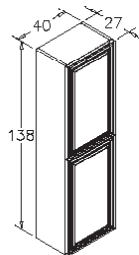

ORKA

RATE
COLLECTION

#MYBATHROOMISORKA ORKABATHROOM.COM