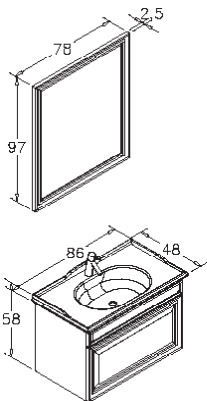

ORKA

RATE
COLLECTION

#MYBATHROOMISORKA ORKABATHROOM.COM