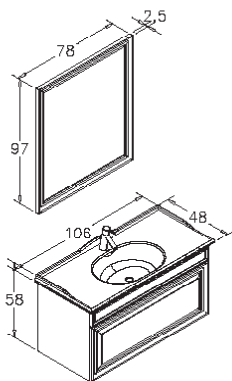

ORKA

RATE
COLLECTION

#MYBATHROOMISORKA ORKABATHROOM.COM