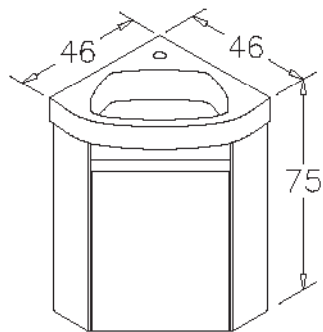

Matt White

Ceramic Basin

Body & Door; Matt Lacquer MDF

Soft Close Doors  
Mirror Cabinet

45cm Set