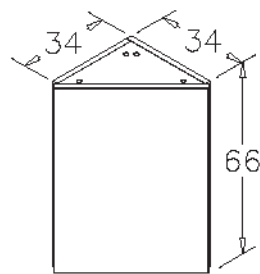

Matt White

Ceramic Basin

Body & Door; Matt Lacquer MDF

Soft Close Doors  
Mirror Cabinet

45cm Set