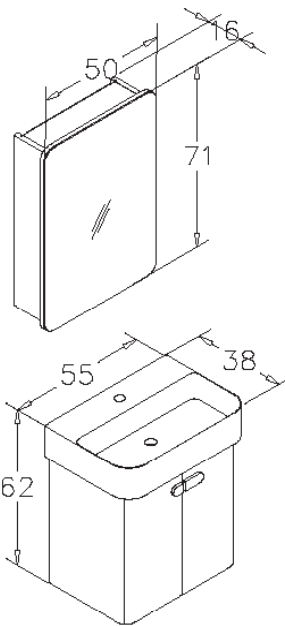

ORKA

ONLY
COLLECTION

#MYBATHROOMISORKA ORKABATHROOM.COM