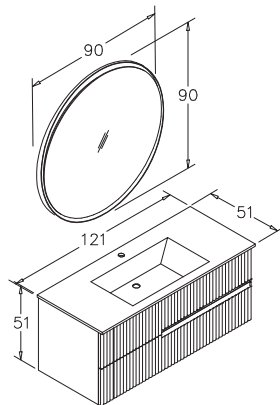

ORKA

RATE
COLLECTION

#MYBATHROOMISORKA ORKABATHROOM.COM