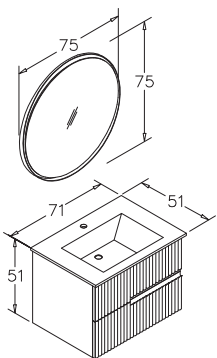

ORKA

RATE
COLLECTION

#MYBATHROOMISORKA ORKABATHROOM.COM