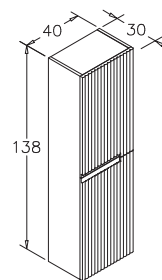

ORKA

RATE
COLLECTION

#MYBATHROOMISORKA ORKABATHROOM.COM