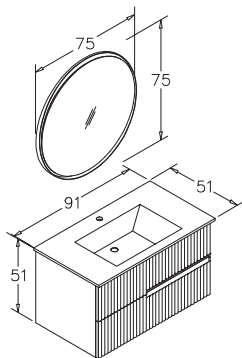

ORKA

RATE
COLLECTION

#MYBATHROOMISORKA ORKABATHROOM.COM