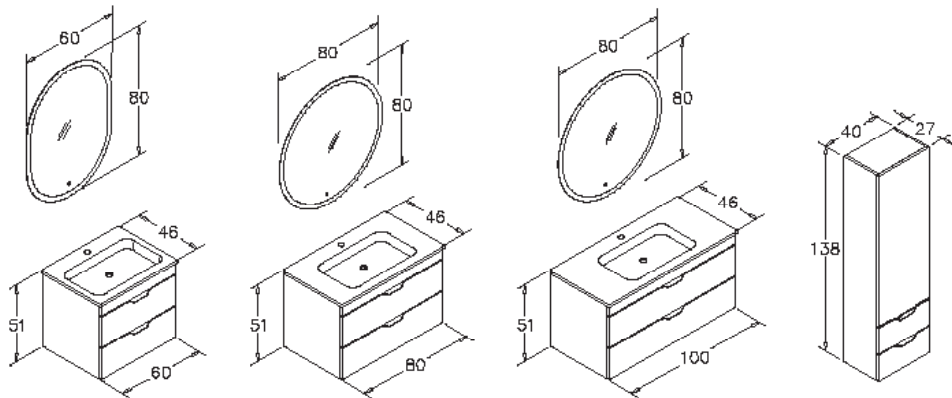

ORKA

ONLY
COLLECTION

#MYBATHROOMISORKA ORKABATHROOM.COM