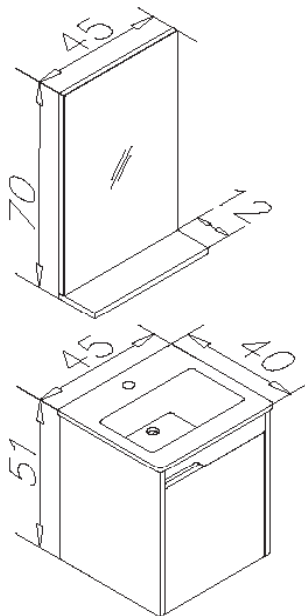

Morgana Cherry

Tesbih Walnut

Ceramic Basin

Body; Melamine Particalboard
Door; Melamine MDF

Soft Close Doors

45cm Set