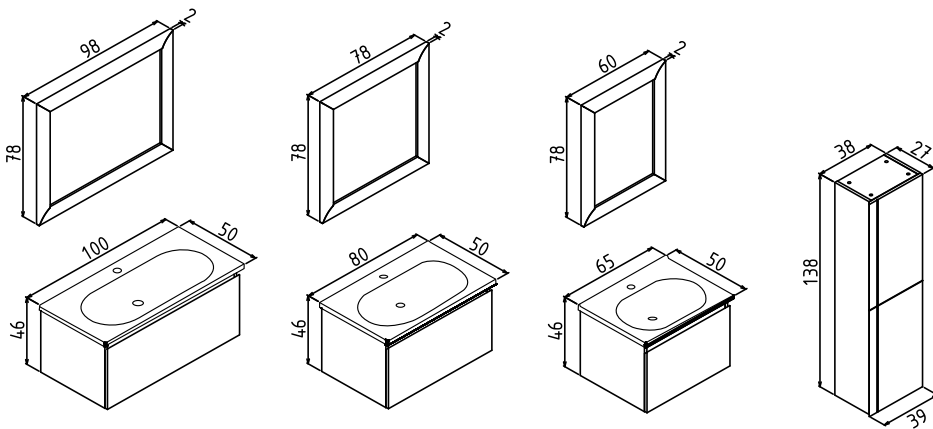

BOSTON

Ceramic Basin

Full Extension & Soft Close Drawers
Soft Close Doors

100cm Set
80cm Set
60cm Set
40cm Side Cabinet (R-L)

Body; Melamine Particalboard
Drawers; MDF Wrapper

White/Gold Leaf

White/Silver Leaf