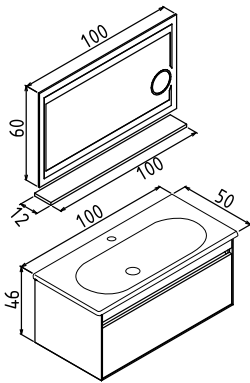

ORKA

ONLY
COLLECTION

#MYBATHROOMISORKA ORKABATHROOM.COM