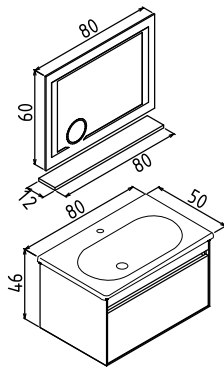

ORKA

ONLY
COLLECTION

#MYBATHROOMISORKA ORKABATHROOM.COM